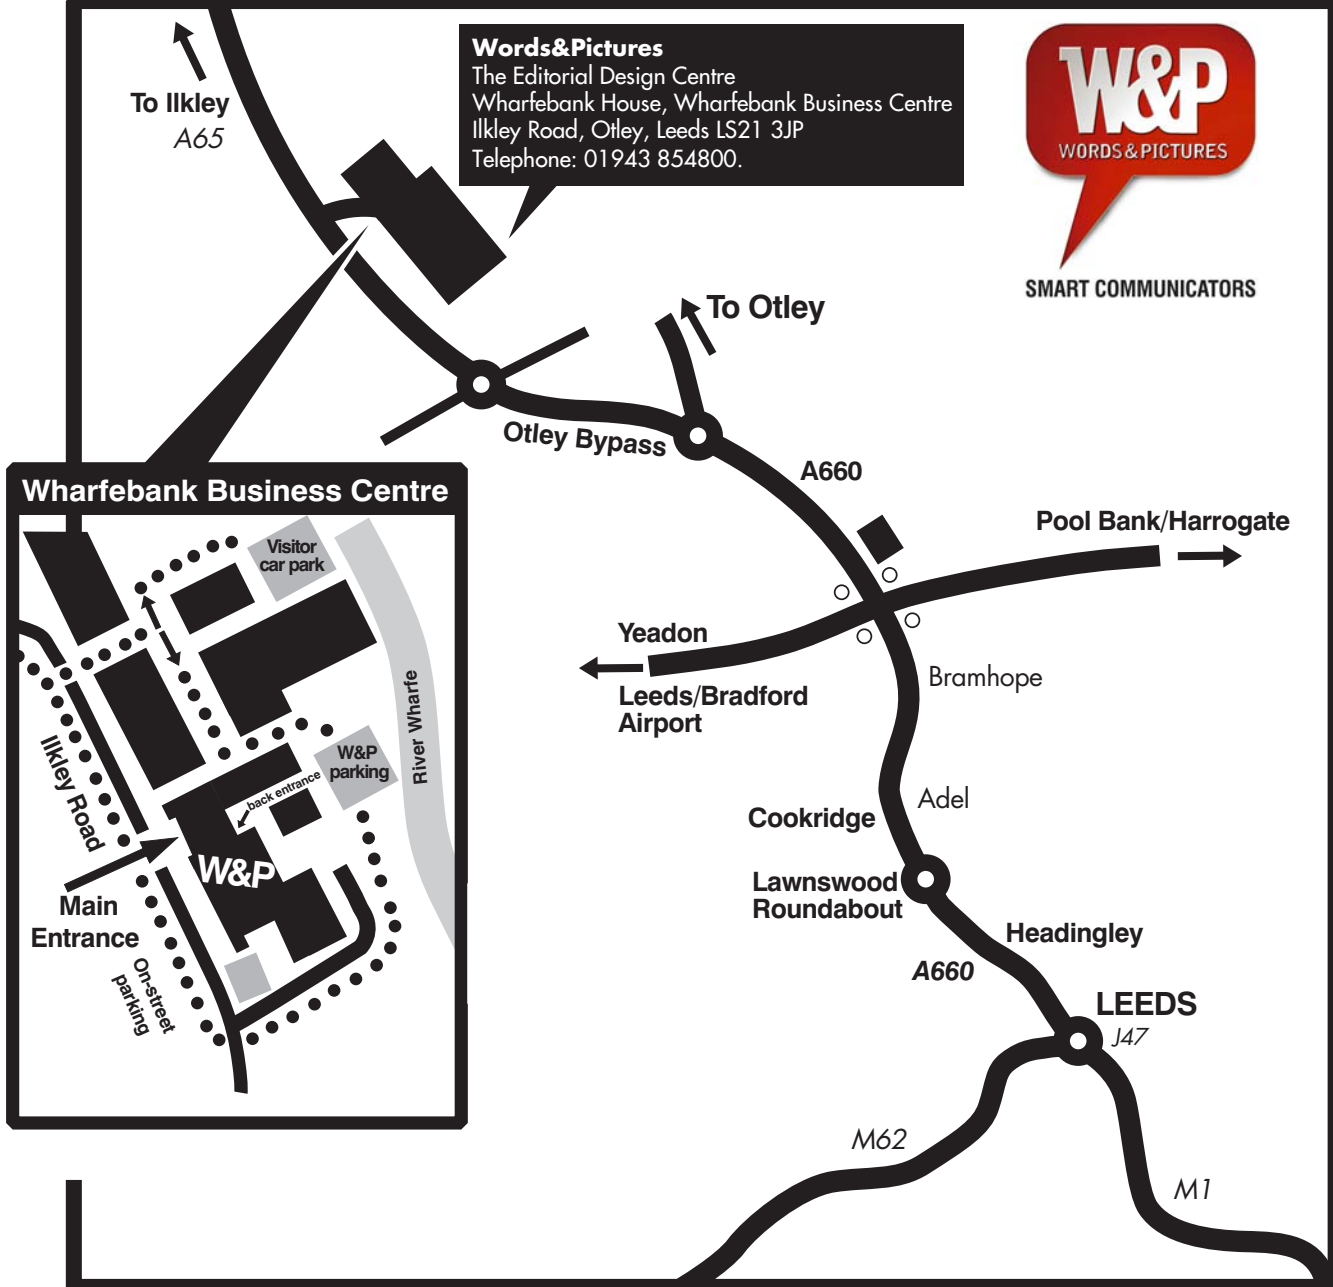

HOW TO FIND WORDS&PICTURES

DIRECTIONS AND LANDMARKS FROM THE M1 AND M62

From the M1 and M62 follow the signs for Leeds City Centre.

At City Square (Train Station, Queens Hotel, Black Prince monument) follow signs for Leeds University/Headingley Stadium A660/Skipton.

Continue along Otley Road past the Arndale Shopping Centre on your right.

At Lawnswood roundabout (Ring Road) continue straight ahead towards Otley/Skipton.

At the junction with the A658 continue straight on.

At the first roundabout take the first exit on to the Otley Bypass.

At the next roundabout take the second exit towards Ilkley. Take the first right. Wharfebank Business Centre is 200 yards on the left.

DIRECTIONS FROM THE NORTH

Turn west on the A659, near Wetherby and proceed via Collingham, Harewood and Pool, passing through Otley town centre and turning right on to Ilkley Road just past Waitrose supermarket.